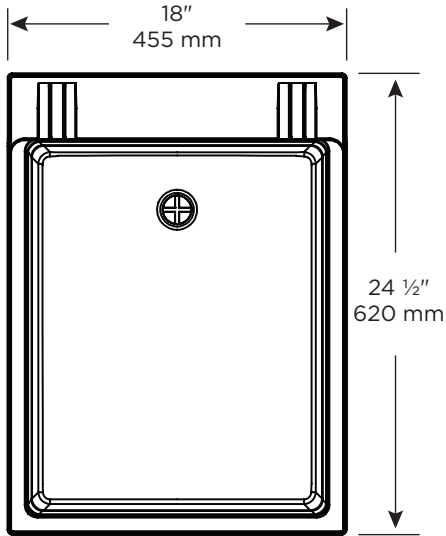

RUGGED TUB®

CLASSIC 18

POLYPROPYLENE LEGS
PATTES EN POLYPROPYLÈNE

- N52W
White | Blanche
- N52P
Graphite
- N52G
Granite
- N52B
Black | Noire

RUGGED TUB

CLASSIC 18

POLYPROPYLENE LEGS
PATTES EN POLYPROPYLÈNE

FRONT CROSS-SECTION
COUPE TRANSVERSALE DE FACE

SIDE CROSS-SECTION
COUPE TRANSVERSALE DE COTÉ

- N52W
White | Blanche
- N52P
Graphite
- N52G
Granite
- N52B
Black | Noire