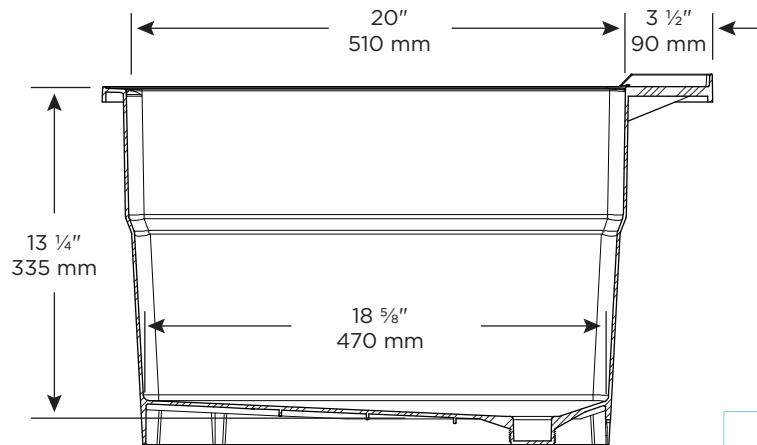

RUGGED TUB®

CLASSIC 18

POLYPROPYLENE LEGS
PATTES EN POLYPROPYLÈNE

- N52W
White | Blanche
- N52P
Graphite
- N52G
Granite
- N52B
Black | Noire

RUGGED TUB

CLASSIC 18

POLYPROPYLENE LEGS
PATTES EN POLYPROPYLÈNE

FRONT CROSS-SECTION
COUPE TRANSVERSALE DE FACE

SIDE CROSS-SECTION
COUPE TRANSVERSALE DE COTÉ

- N52W
White | Blanche
- N52P
Graphite
- N52G
Granite
- N52B
Black | Noire