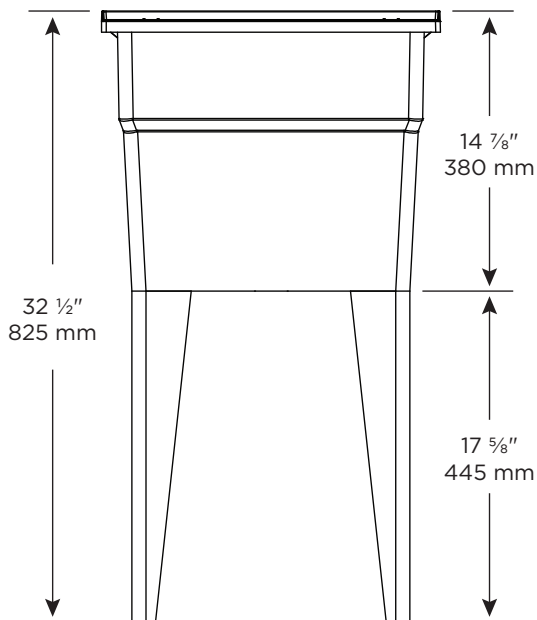

RUGGED TUB®

CLASSIC 18

POLYPROPYLENE LEGS
PATTES EN POLYPROPYLÈNE

- N52W
White | Blanche
- N52P
Graphite
- N52G
Granite
- N52B
Black | Noire

RUGGED TUB

CLASSIC 18

POLYPROPYLENE LEGS
PATTES EN POLYPROPYLÈNE

FRONT CROSS-SECTION
COUPE TRANSVERSALE DE FACE

SIDE CROSS-SECTION
COUPE TRANSVERSALE DE COTÉ

- N52W
White | Blanche
- N52P
Graphite
- N52G
Granite
- N52B
Black | Noire