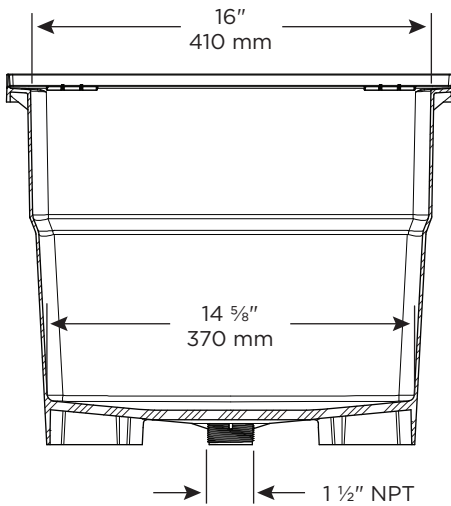

RUGGED TUB®

CLASSIC 18

POLYPROPYLENE LEGS
PATTES EN POLYPROPYLÈNE

- N52W
White | Blanche
- N52P
Graphite
- N52G
Granite
- N52B
Black | Noire

RUGGED TUB

CLASSIC 18

POLYPROPYLENE LEGS
PATTES EN POLYPROPYLÈNE

FRONT CROSS-SECTION
COUPE TRANSVERSALE DE FACE

SIDE CROSS-SECTION
COUPE TRANSVERSALE DE COTÉ

- N52W
White | Blanche
- N52P
Graphite
- N52G
Granite
- N52B
Black | Noire