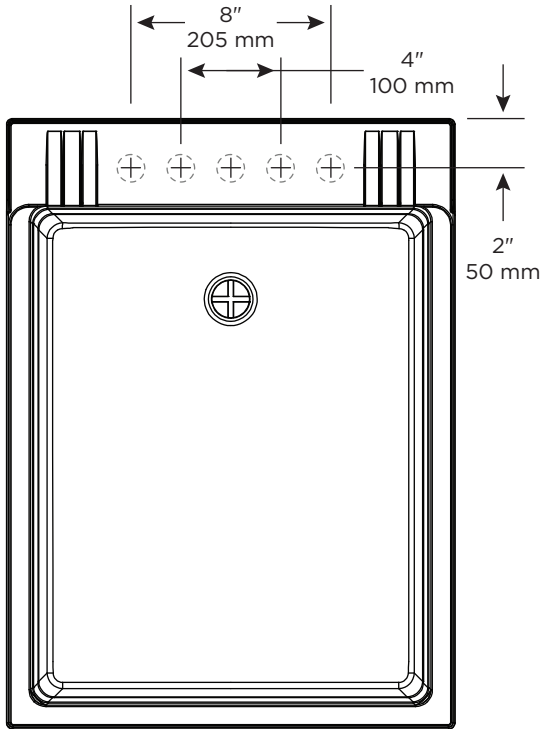

RUGGED TUB®

CLASSIC 18

POLYPROPYLENE LEGS
PATTES EN POLYPROPYLÈNE

- N52W
White | Blanche
- N52P
Graphite
- N52G
Granite
- N52B
Black | Noire

RUGGED TUB

CLASSIC 18

POLYPROPYLENE LEGS
PATTES EN POLYPROPYLÈNE

FRONT CROSS-SECTION
COUPE TRANSVERSALE DE FACE

SIDE CROSS-SECTION
COUPE TRANSVERSALE DE COTÉ

- N52W
White | Blanche
- N52P
Graphite
- N52G
Granite
- N52B
Black | Noire