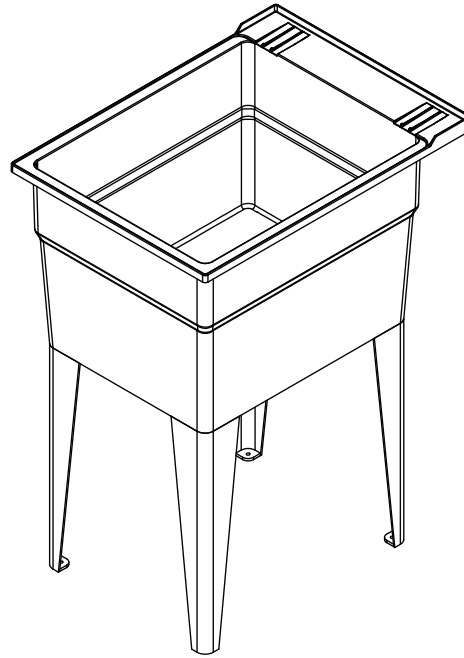

RUGGED TUB®

CLASSIC 18

POLYPROPYLENE LEGS
PATTES EN POLYPROPYLÈNE

- N52W
White | Blanche
- N52P
Graphite
- N52G
Granite
- N52B
Black | Noire

RUGGED TUB

CLASSIC 18

POLYPROPYLENE LEGS
PATTES EN POLYPROPYLÈNE

FRONT CROSS-SECTION
COUPE TRANSVERSALE DE FACE

SIDE CROSS-SECTION
COUPE TRANSVERSALE DE COTÉ

- N52W
White | Blanche
- N52P
Graphite
- N52G
Granite
- N52B
Black | Noire